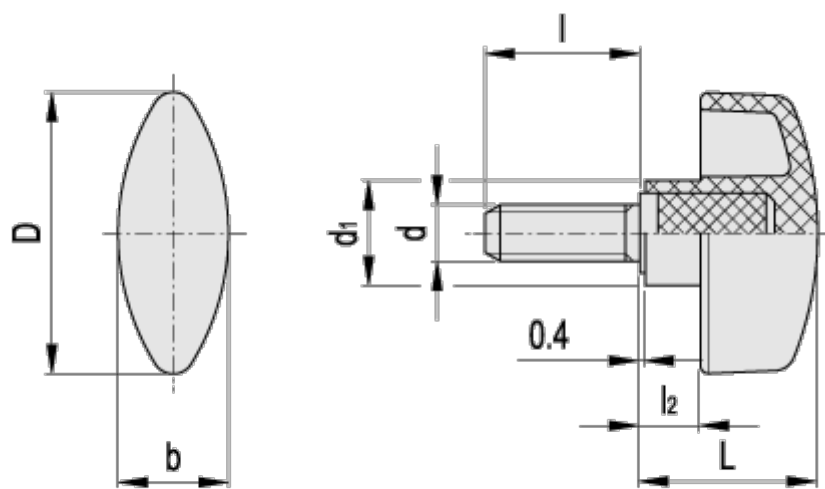

# Data Sheet

Article number: 2302008753  
Description: E+G Wing knobs  
CTL.476/40 p-M8x25

## Measures

b	= 15.5
D	= 40
d1	= 14.0
l	= 25
L	= 24.5
l2	= 7.5
Thread	= M8